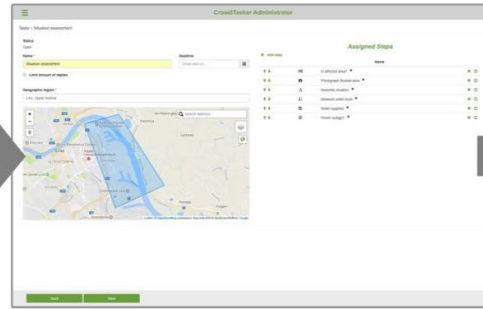

TRIAL 3

AUSTRIAN TRIAL

PSYCHOSOCIAL SUPPORT

COP

- Devices
- Communication
- Messaging
- Navigation
- Mapping
- Timeline
- Coordination
- Whiteboard

CROWDTASKING-SOCIAL MEDIA

Select crowd

Create & assign specific tasks

Visualize & evaluate

6

Receive relevant events, manage requests

Execute tasks and report back

AERIAL ASSESSMENT

Module "Aircraft"

Module "Camera System"

TIMING