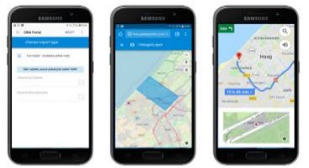

TRIAL 3

AUSTRIAN TRIAL

PSYCHOSOCIAL SUPPORT

COP

- Devices
- Communication
- Messaging
- Navigation
- Mapping
- Timeline
- Coordination
- Whiteboard

CROWDTASKING-SOCIAL MEDIA

Select crowd

Create & assign specific tasks