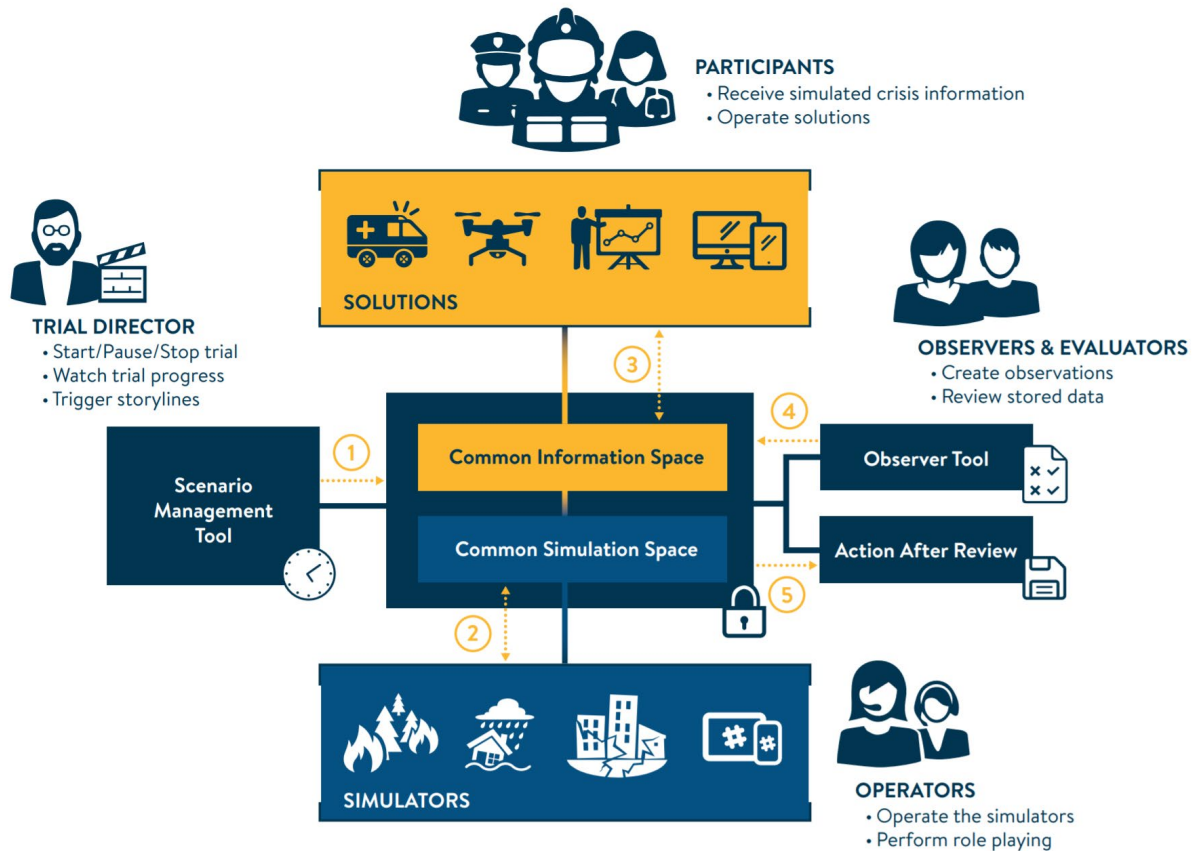

TRIAL 3

AUSTRIAN TRIAL

PSYCHOSOCIAL SUPPORT

COP

- Devices
- Communication
- Messaging
- Navigation
- Mapping
- Timeline
- Coordination
- Whiteboard

CROWDTASKING-SOCIAL MEDIA

Select crowd

Create & assign specific tasks

Visualize & evaluate

6

Receive relevant events, manage requests

Execute tasks and report back

AERIAL ASSESSMENT

Module "Aircraft"

Module "Camera System"

TIMING