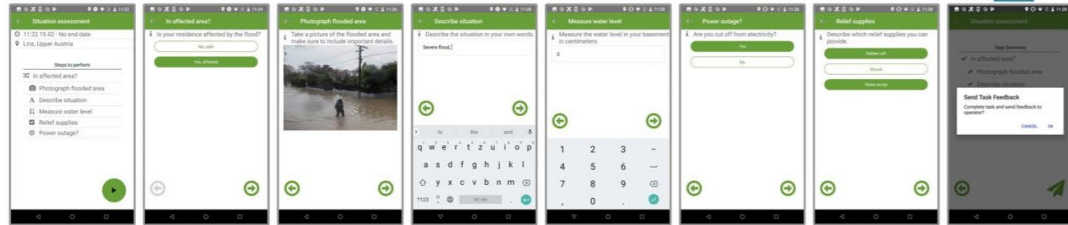

TRIAL 3

AUSTRIAN TRIAL

PSYCHOSOCIAL SUPPORT

COP

- Devices
- Communication
- Messaging
- Navigation
- Mapping
- Timeline
- Coordination
- Whiteboard

CROWDTASKING-SOCIAL MEDIA

Select crowd

Create & assign specific tasks

Visualize & evaluate

6

Receive relevant events, manage requests

Execute tasks and report back

AERIAL ASSESSMENT

Module "Aircraft"

Module "Camera System"

TIMING