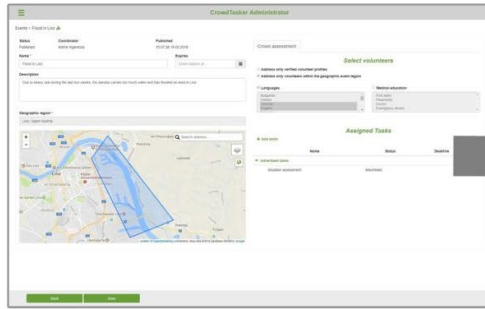

TRIAL 3

AUSTRIAN TRIAL

PSYCHOSOCIAL SUPPORT

COP

- Devices
- Communication
- Messaging
- Navigation
- Mapping
- Timeline
- Coordination
- Whiteboard

CROWDTASKING-SOCIAL MEDIA

Select crowd

Create & assign specific tasks

Visualize & evaluate

6

Receive relevant events, manage requests

Execute tasks and report back

AERIAL ASSESSMENT

Module "Aircraft"

Module "Camera System"

TIMING