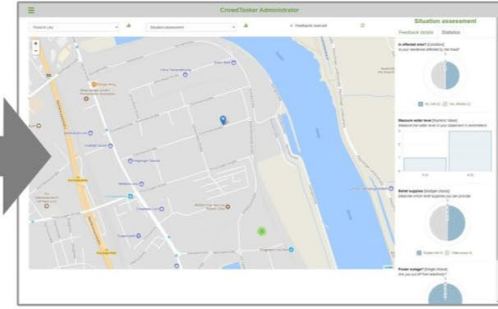

Visualize & evaluate

6

Receive relevant events, manage requests

Execute tasks and report back

AERIAL ASSESSMENT

Module "Aircraft"

Module "Camera System"

TIMING